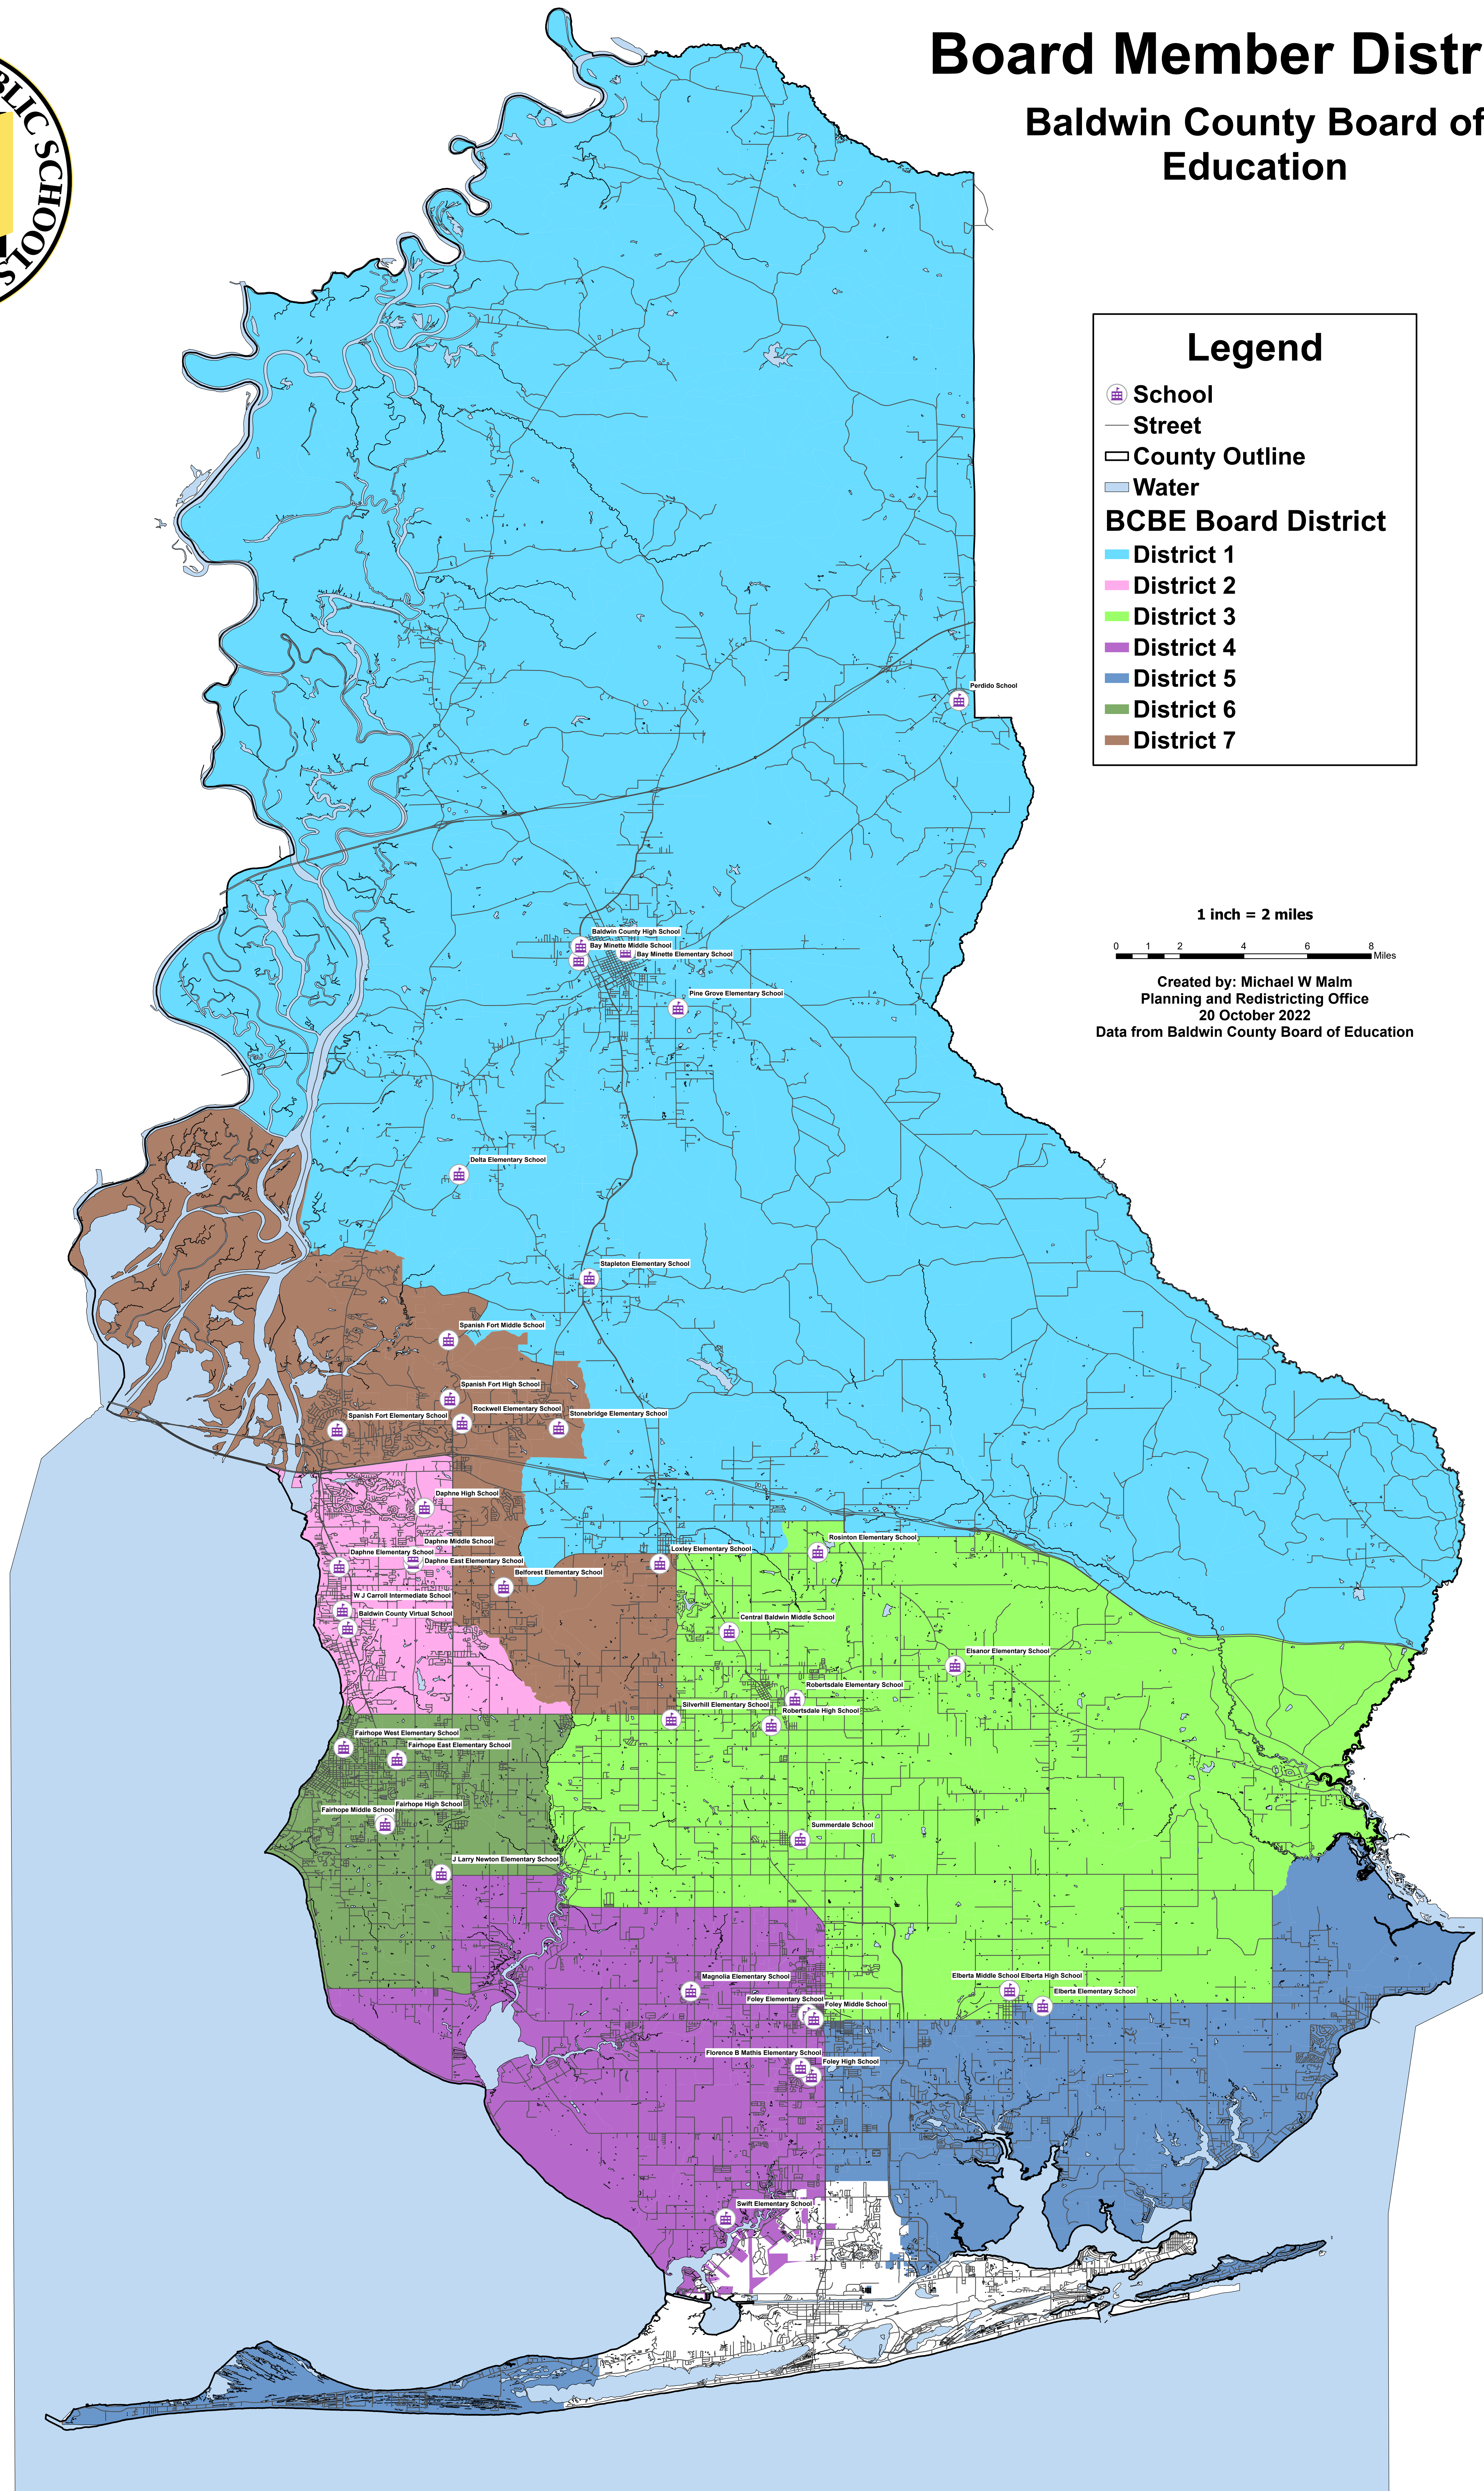

Board Member Districts

Baldwin County Board of Education

Legend

- School
- Street
- County Outline
- Water
- BCBE Board District**
- District 1
- District 2
- District 3
- District 4
- District 5
- District 6
- District 7

1 inch = 2 miles

Created by: Michael W Malm
Planning and Redistricting Office
20 October 2022
Data from Baldwin County Board of Education