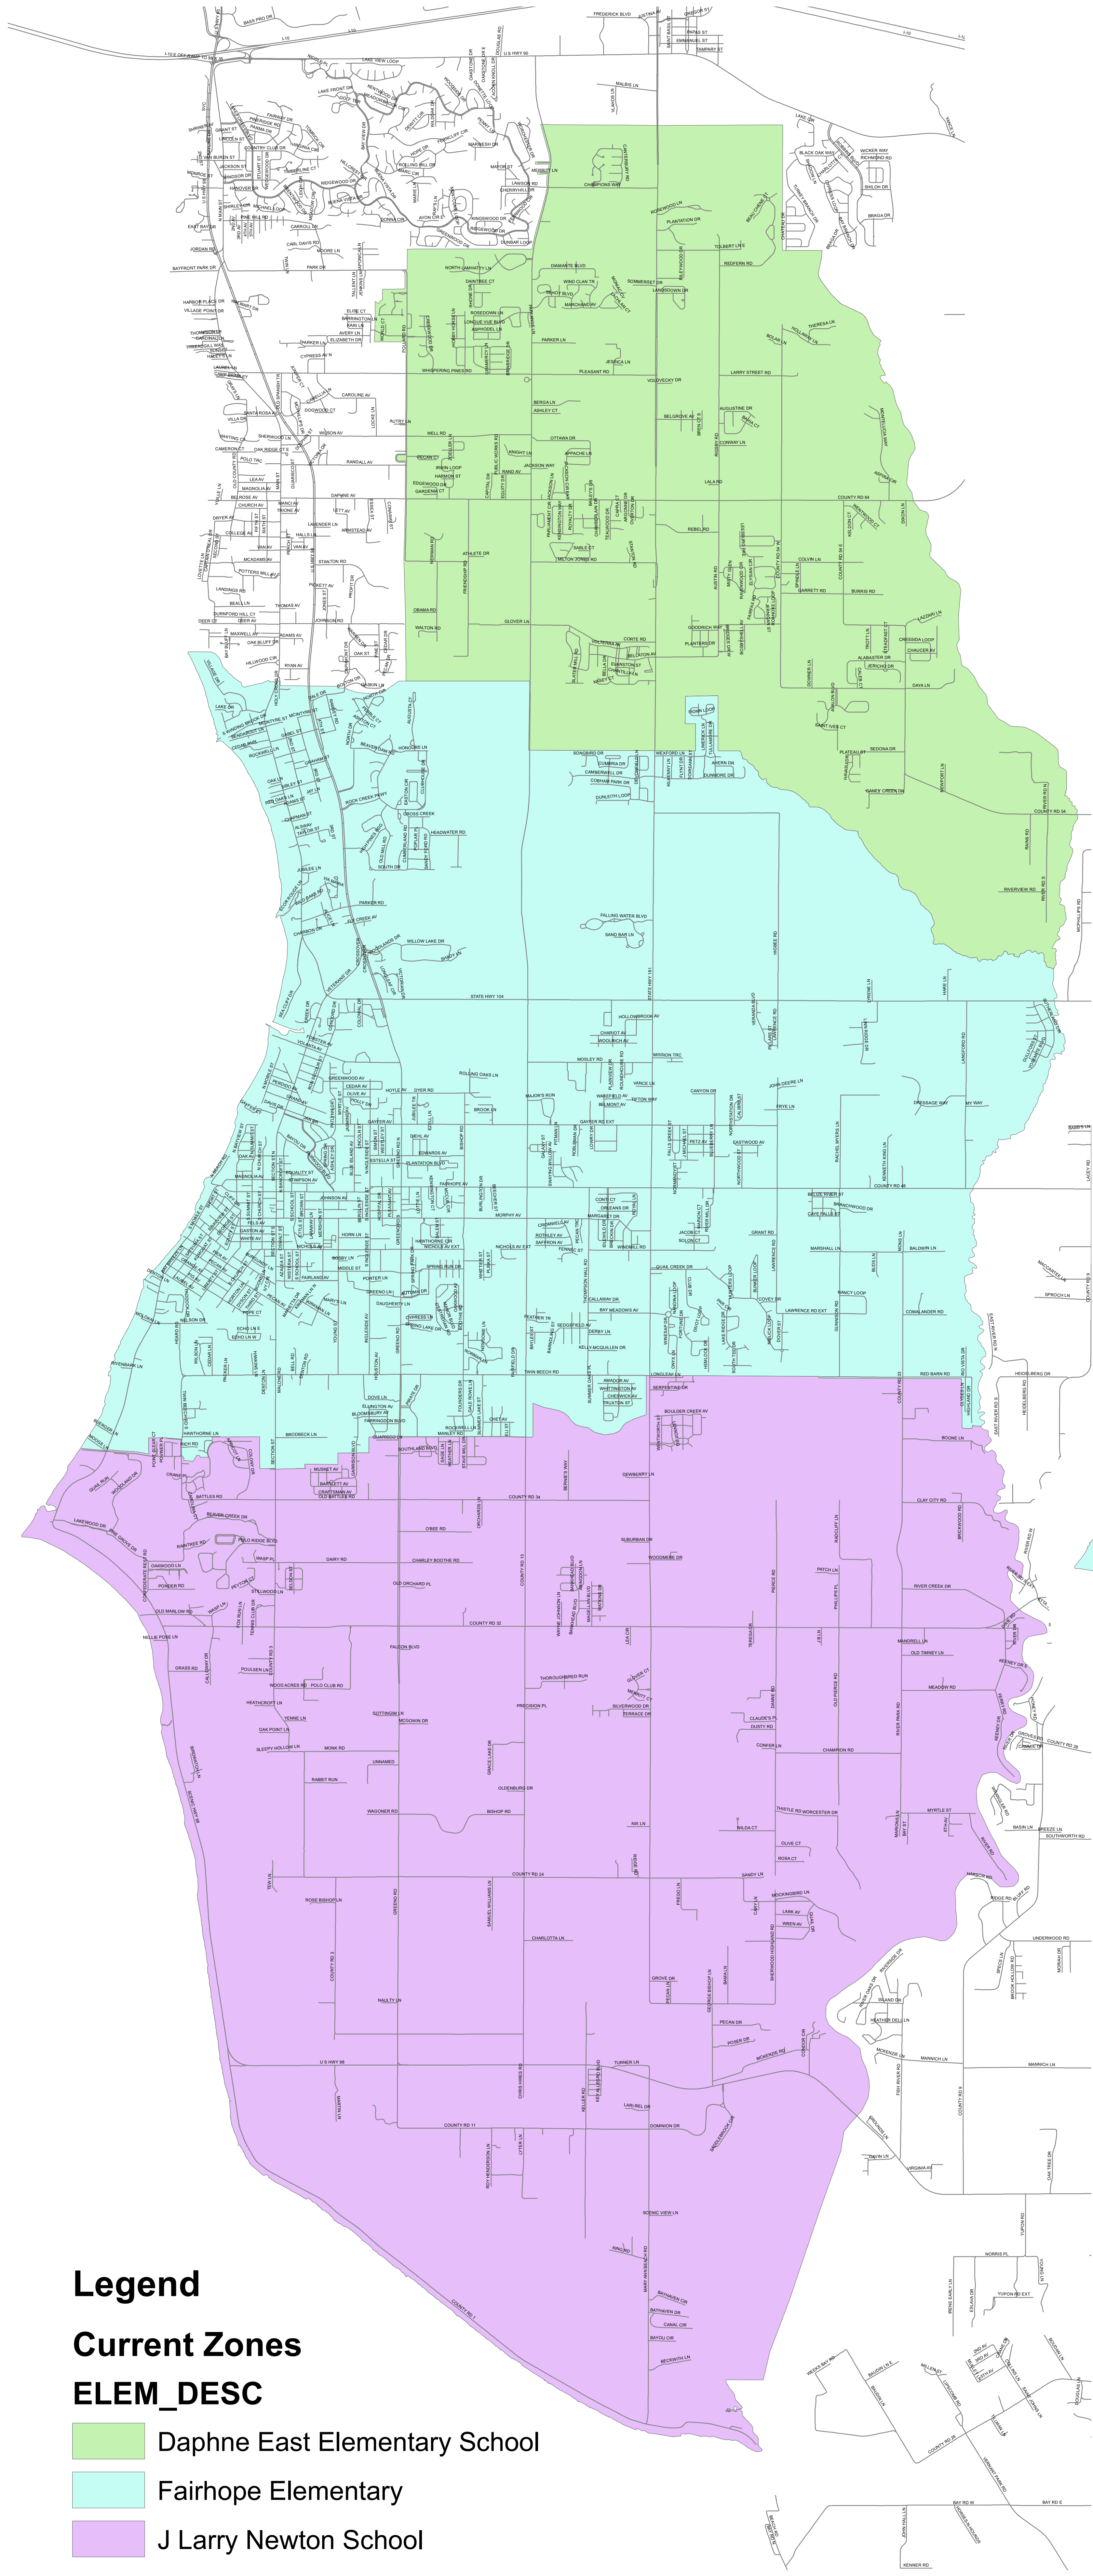

CURRENT

2020

Legend

Current Zones

ELEM_DESC

- Daphne East Elementary School
- Fairhope Elementary
- J Larry Newton School

Legend

- Belforest ES 2020
- Daphne East ES 2020
- Fairhope ES 2020
- Fairhope Intermediate 2020
- J Larry Newton 2020