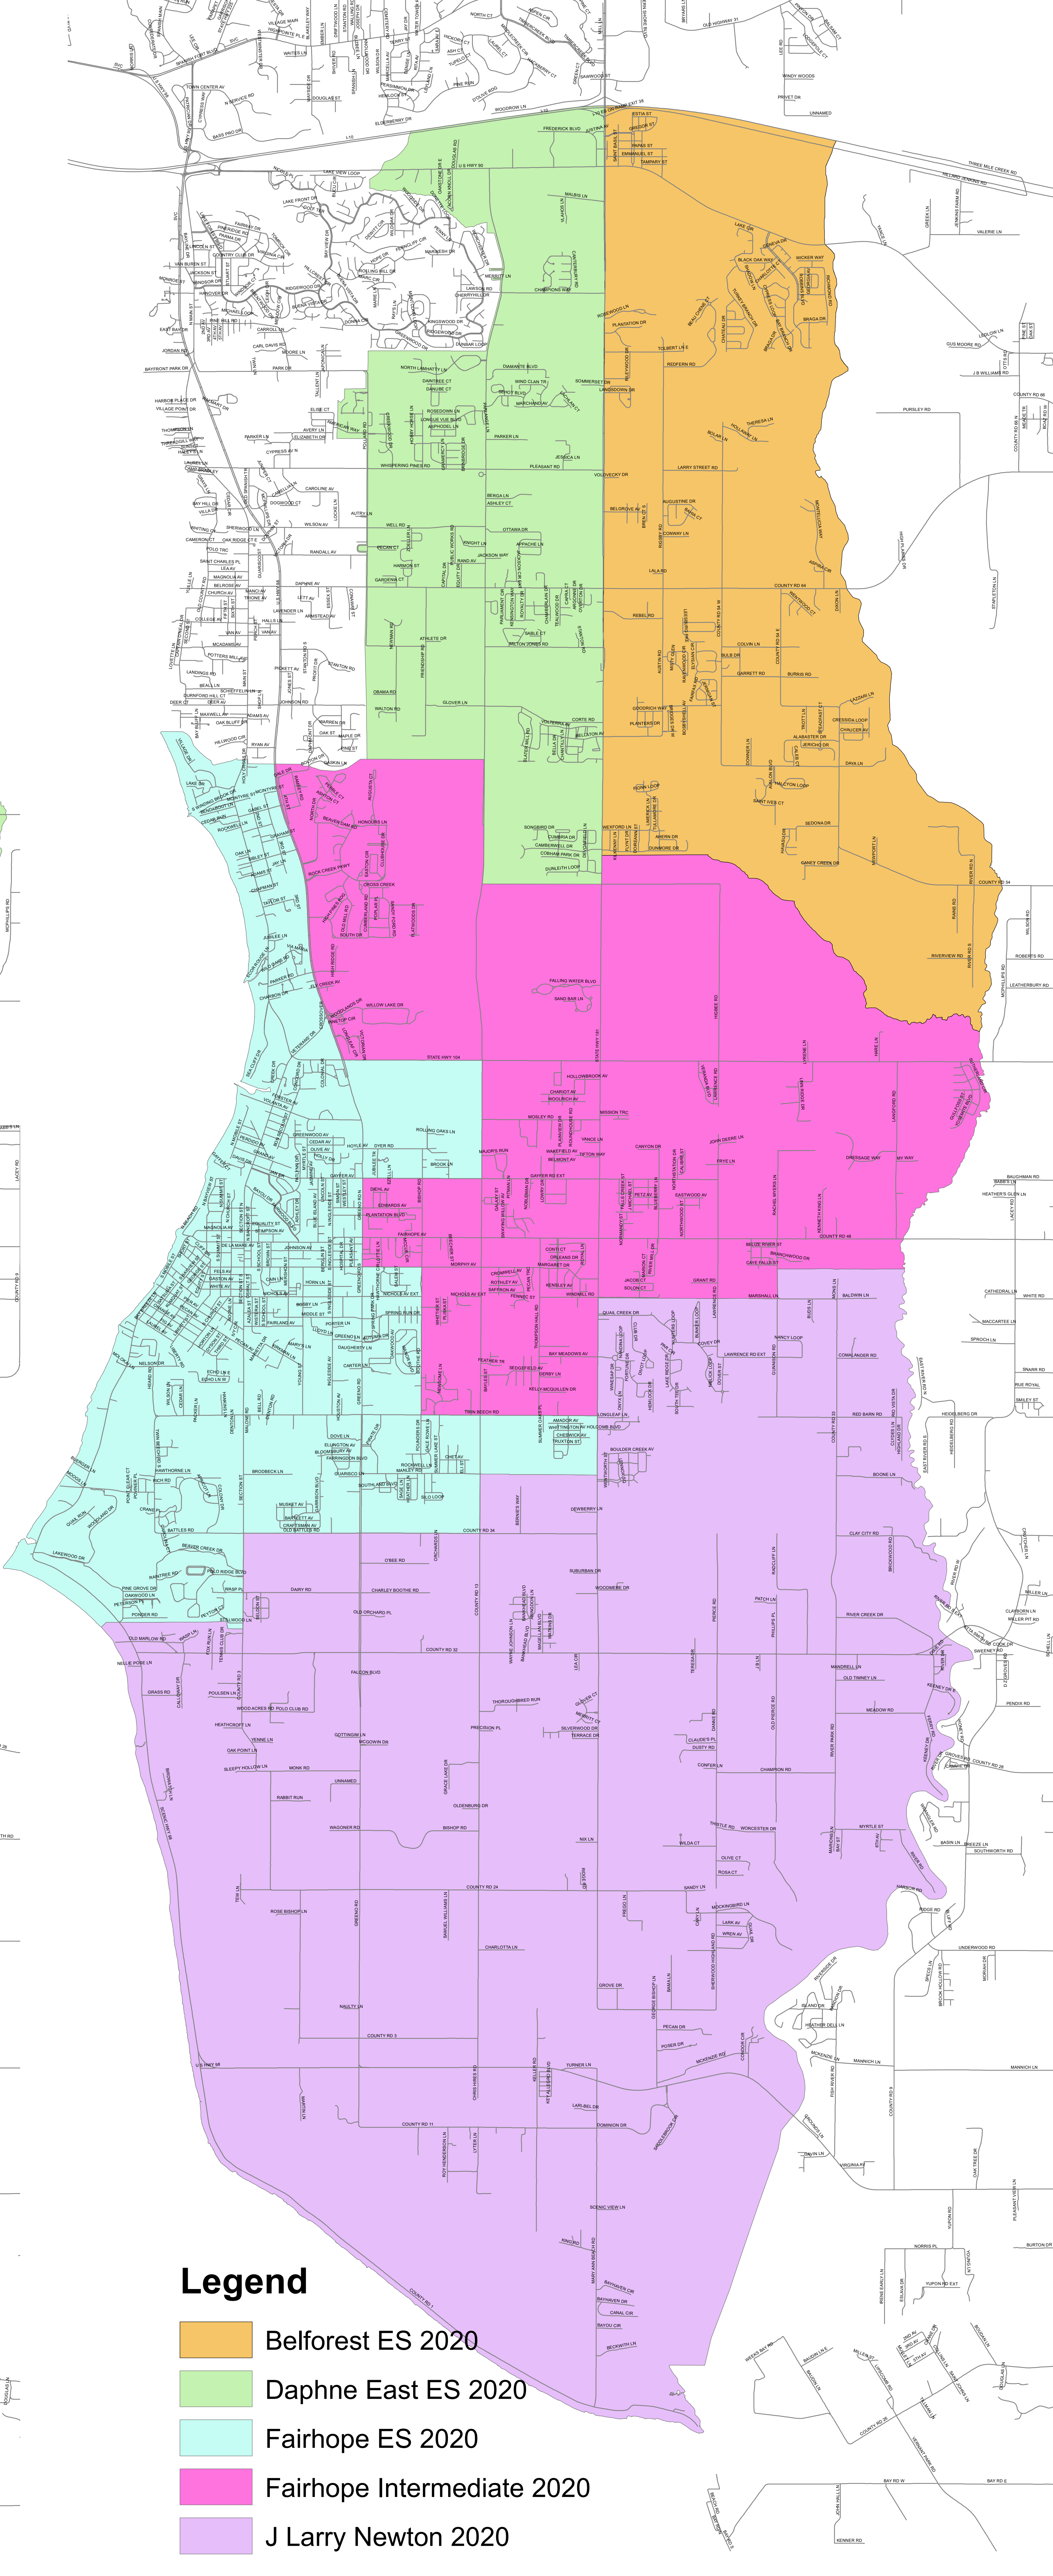

CURRENT

2020

Legend

Current Zones

ELEM_DESC

- Daphne East Elementary School
- Fairhope Elementary
- J Larry Newton School

Legend

- Belforest ES 2020
- Daphne East ES 2020
- Fairhope ES 2020
- Fairhope Intermediate 2020
- J Larry Newton 2020