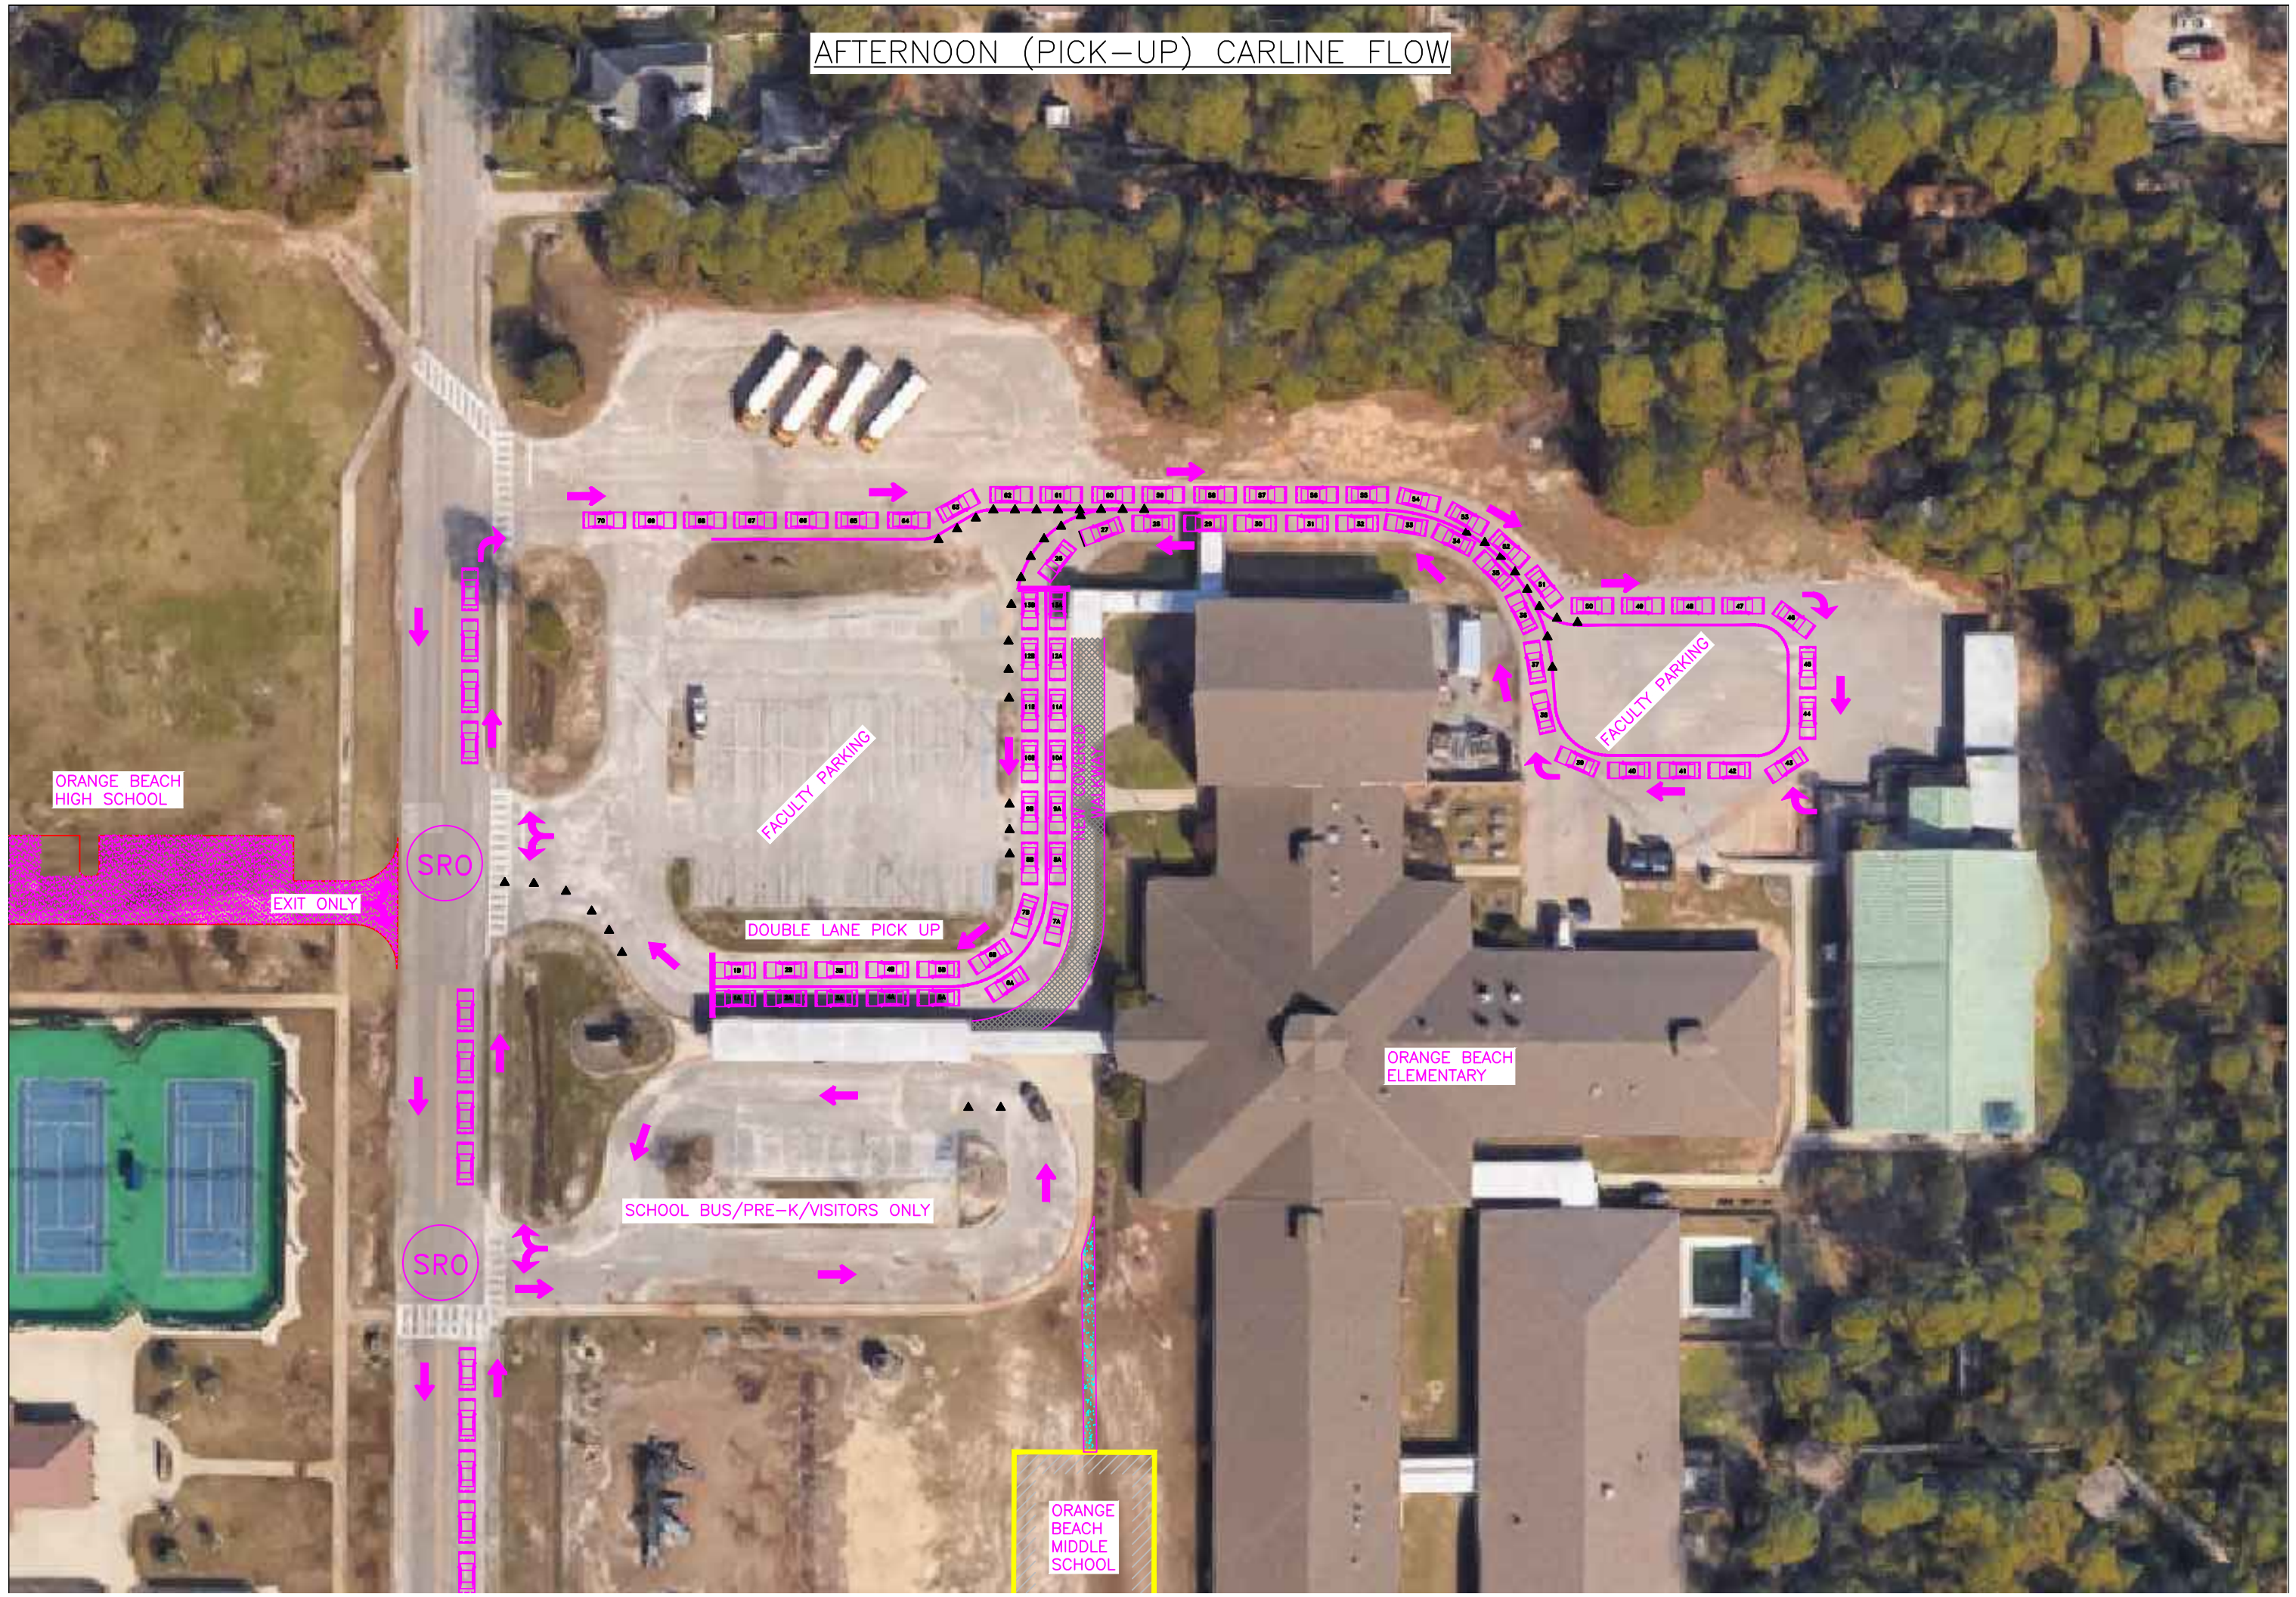

AFTERNOON (PICK-UP) CARLINE FLOW

ORANGE BEACH HIGH SCHOOL

EXIT ONLY

SRO

FACULTY PARKING

DOUBLE LANE PICK UP

FACULTY PARKING

SCHOOL BUS/PRE-K/VISITORS ONLY