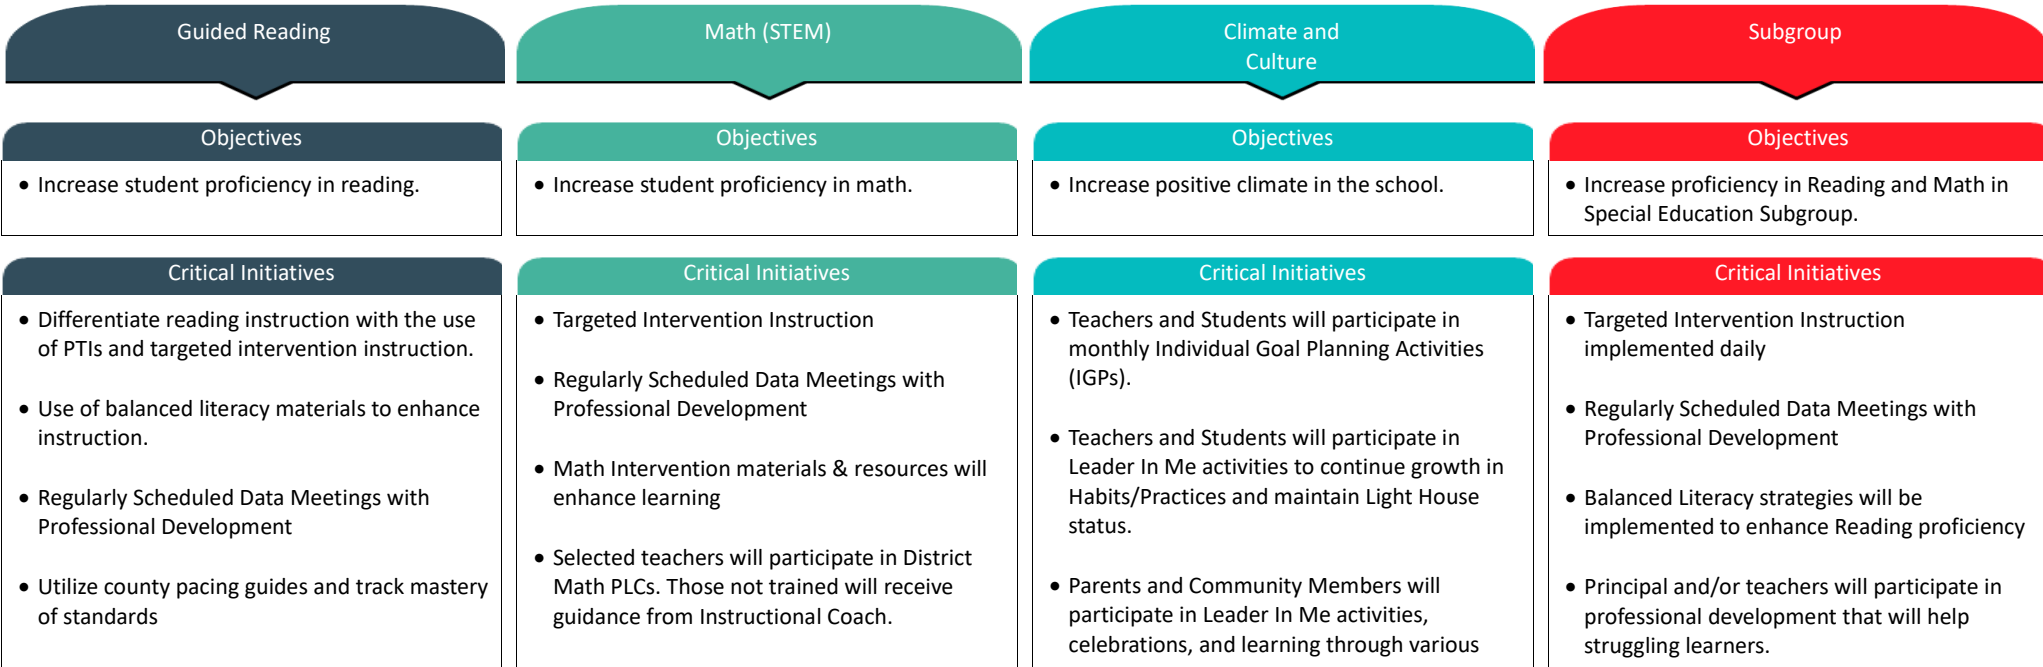

Elsanor School

**Critical Initiatives**

- Selected teacher will participate in District Reading Cadres. Those not trained receive guidance from Instructional Coach.

**Critical Initiatives**

**Critical Initiatives**

forms of communication with the school.

- Principal and/or teachers will participate in professional development that will positively affect school culture/climate

**Critical Initiatives**

**Key Measures**

- Star Test Data
- NSGRA Data
- NSGRA DATA
- DIBELS DATA
- Report Card Data
- Pacing Guide for District

**Key Measures**

- Star Test Data
- REPORT CARD DATA

**Key Measures**

- MRA Survey
- Anecdotal Records
- School Facebook Post Data/Interaction Data
- MRA

**Key Measures**

- Star Test Data
- DIBELS DATA
- REPORT CARD DATA
- NSGRA DATA