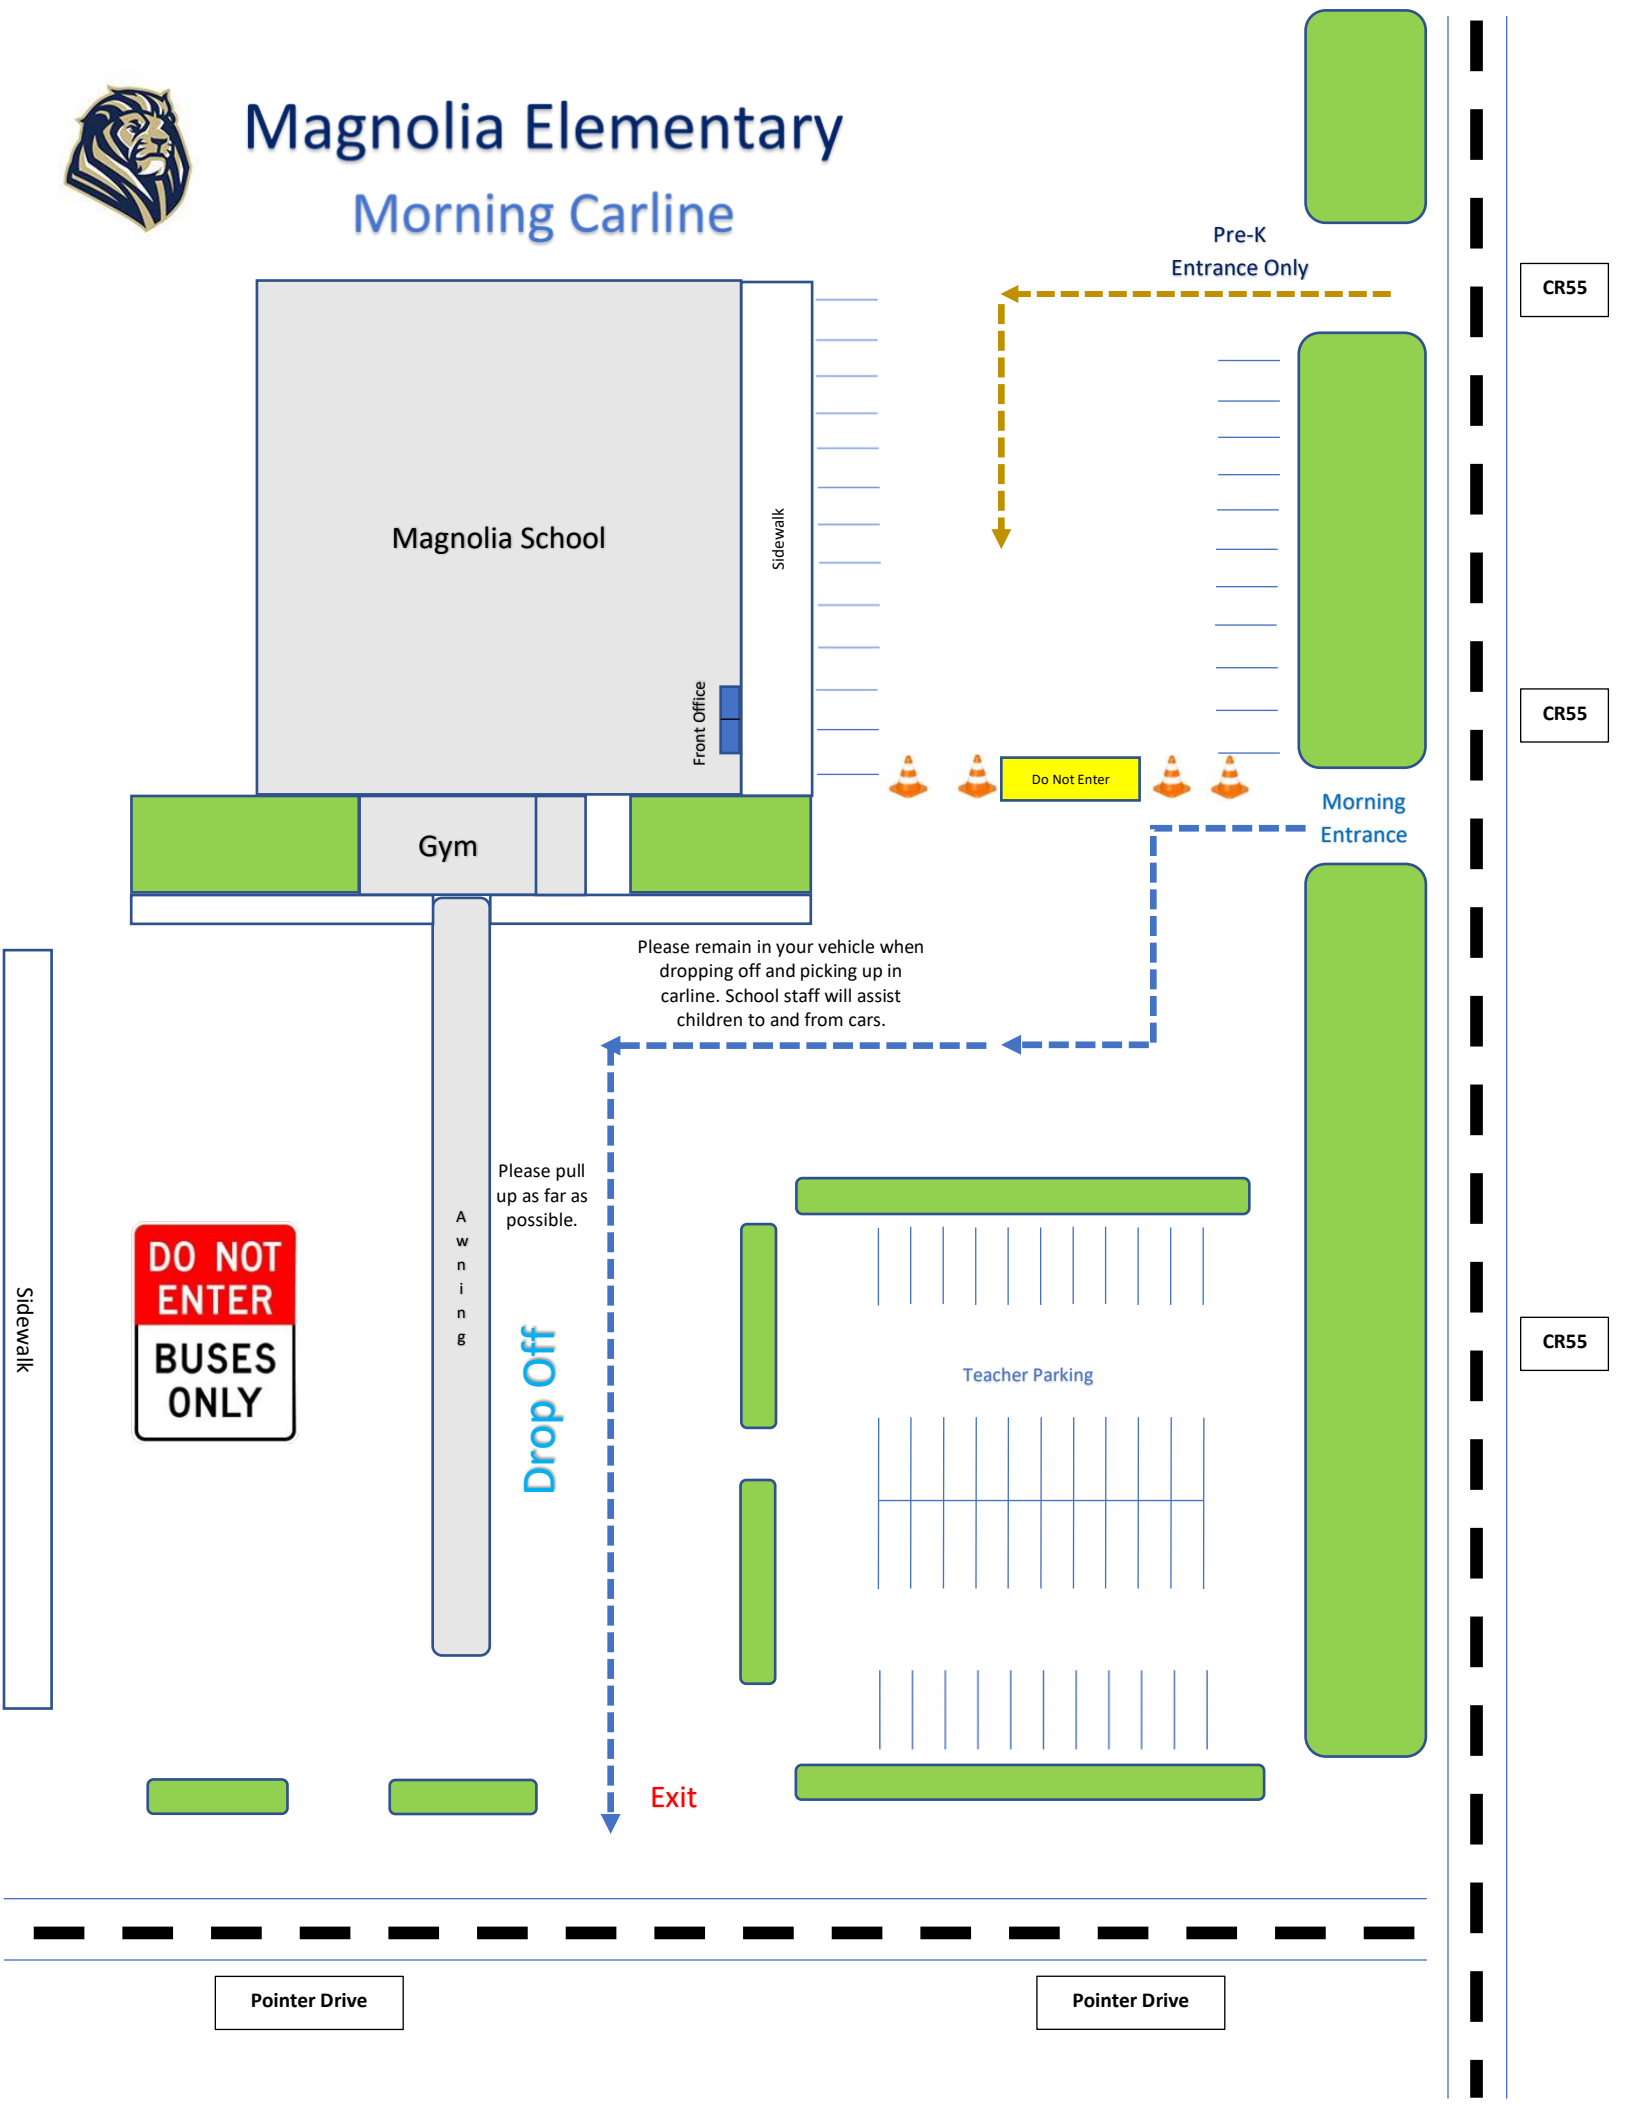

Magnolia Elementary

Morning Carline

CR55

CR55

CR55

Pointer Drive

Pointer Drive